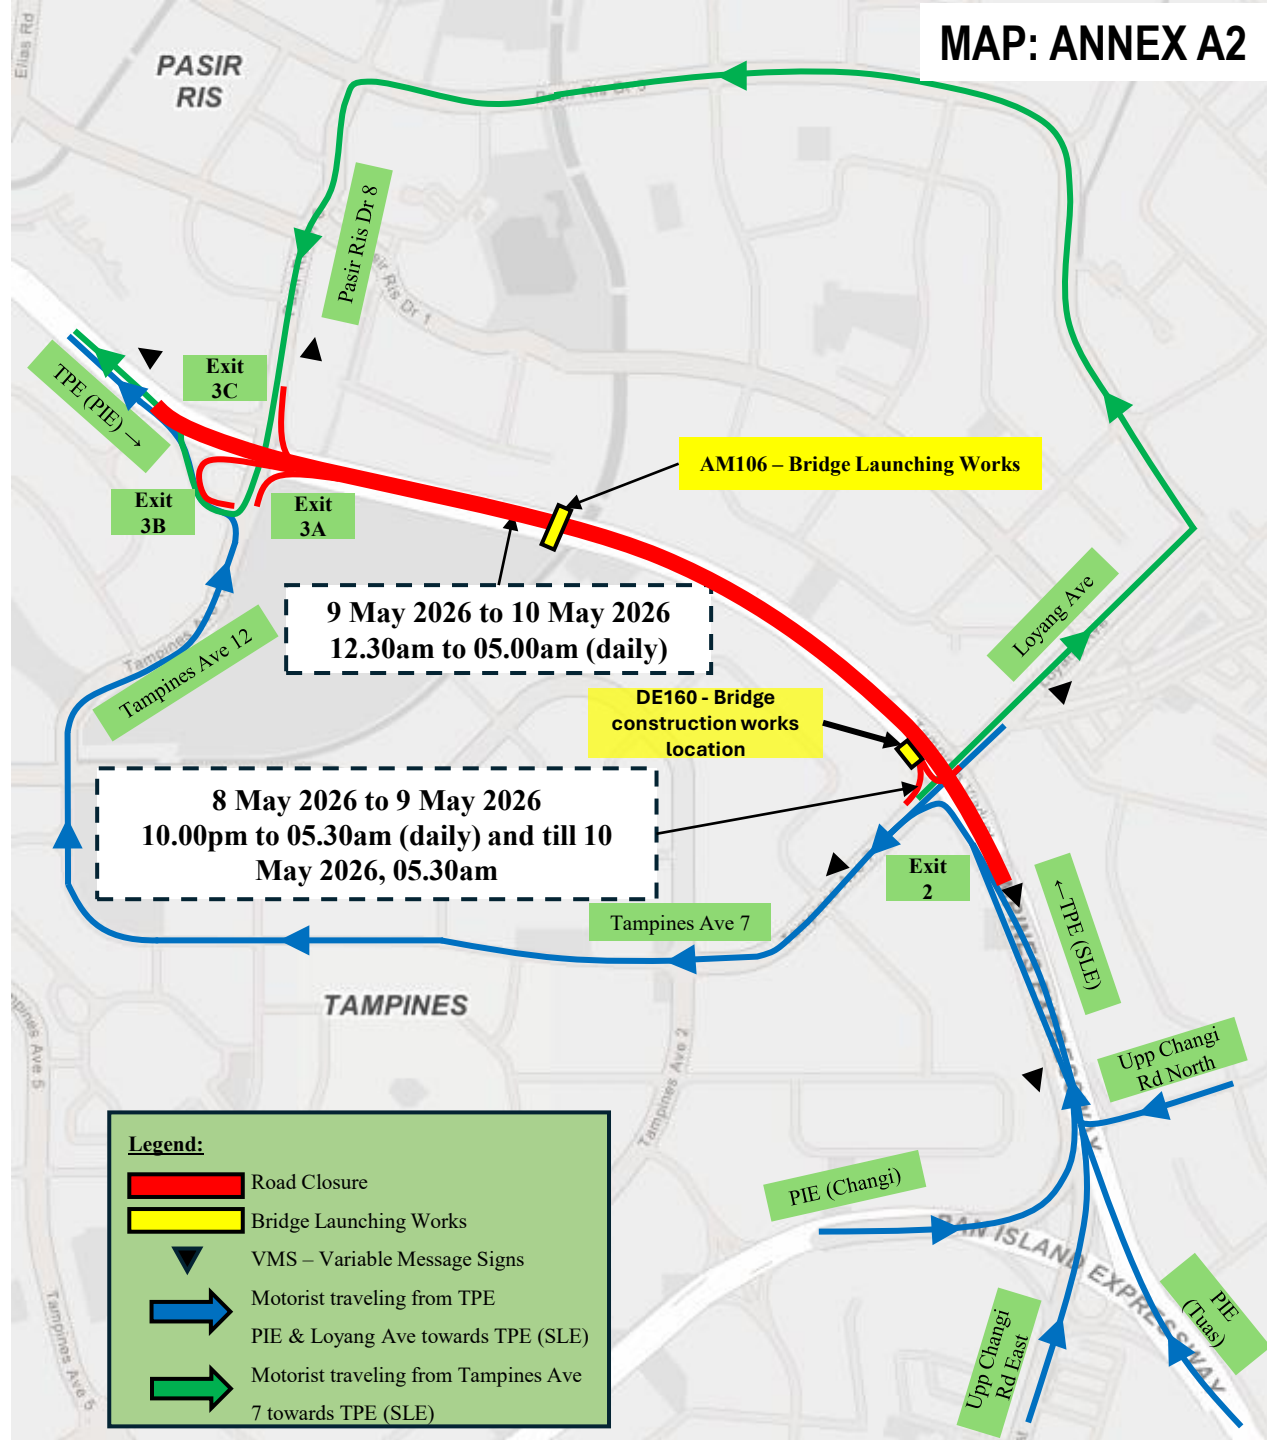

MAP: ANNEX A1

MAP: ANNEX A2

Legend:

-  Road Closure
-  Bridge Launching Works
-  VMS - Variable Message Signs
-  Motorist traveling from TPE
-  Motorist traveling from Tampines Ave 7 towards TPE (SLE)